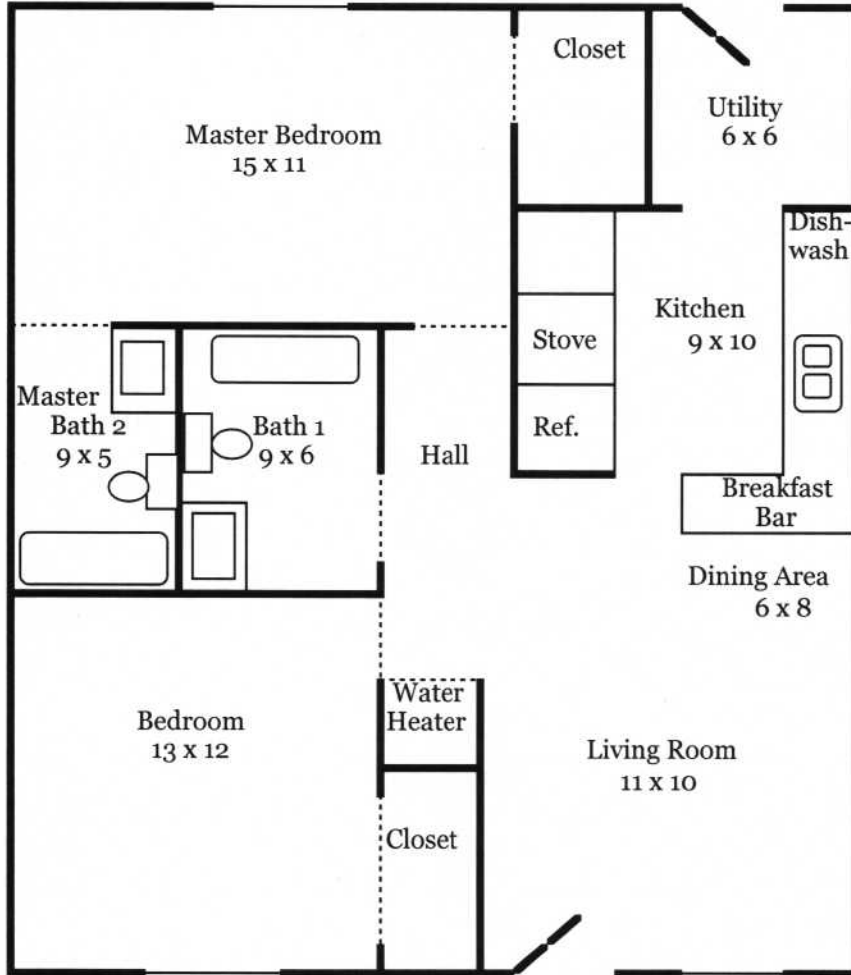

# Raspberry Place Apartments

Phone: 479.521.7200 Fax: 479.521.7303  
2182 N. Leverett Ave, Fayetteville, AR 72703

825 Square Fee

2 BEDROOM  
2 BATH