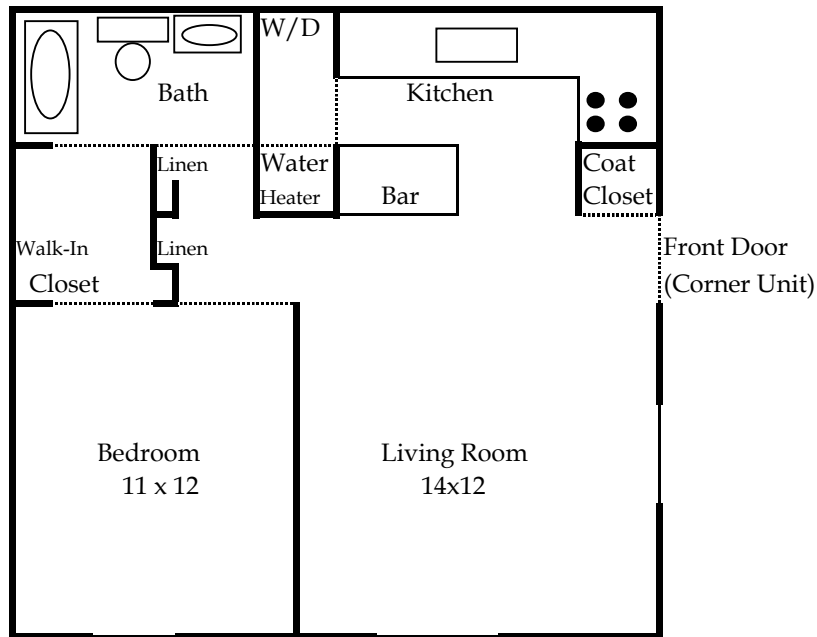

Leverett Garden Apartments

2100 N. Leverett Ave., Fayetteville, AR 72703, 479-521-7200

jordanrentalproperties.com

One Bed, One Bath

Square Feet: 750

Apartment Details:

- Fully Equipped Kitchen
- Washer/Dryer
- Fully Carpeted
- Mini Blinds
- Private Patio or Balcony

jordanrentalproperties.com

Split Two Master Bed, Two Bath

Square Feet: 925

Apartment Details:

- Fully Equipped Kitchen
- Washer/Dryer
- Fully Carpeted
- Mini Blinds
- Private Patio or Balcony

Property Details:

2100 N. Leverett Ave., Fayetteville, AR 72703, 479-521-7200

Three Bed, Two Bath

Square Feet: 1225

Apartment Details:

Fully Equipped Kitchen
Washer/Dryer
Fully Carpeted
Mini Blinds
Private Patio or Balcony

jordanrentalproperties.com

Traditional Two Bed, Two Bath

Square Feet: 925

Apartment Details:

Fully Equipped Kitchen
 Washer/Dryer
 Fully Carpeted
 Mini Blinds
 Private Patio or Balcony

Property Details:

Large Swimming Pool
 Wi-Fi Club House
 Landscaping
 U of A Blue Bus Route
 Resident Manager
 Full Time Maintenance
 Courtesy Officer Service