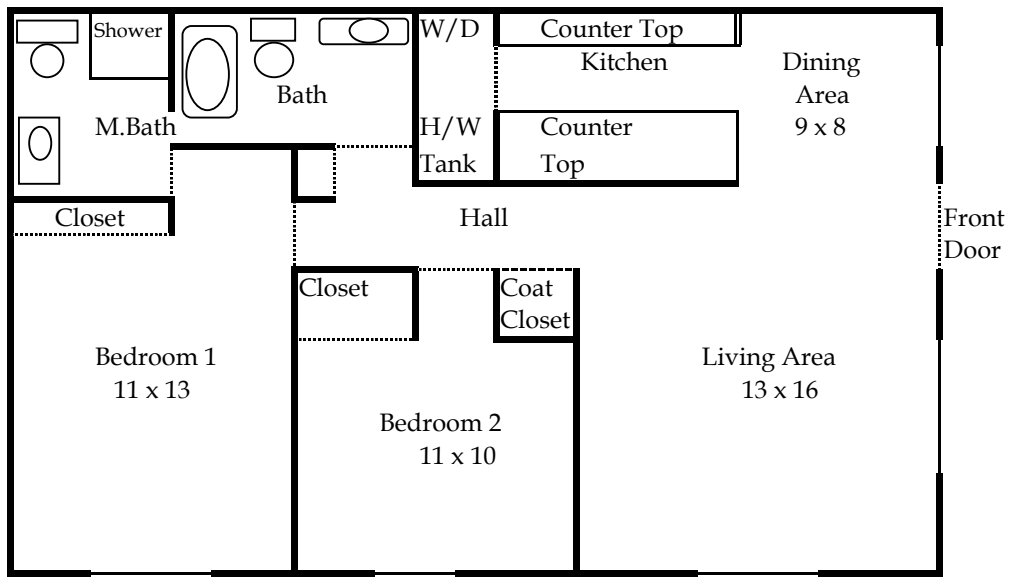

jordanrentalproperties.com

Split Two Master Bed, Two Bath

Square Feet: 925

Apartment Details:

- Fully Equipped Kitchen
- Washer/Dryer
- Fully Carpeted
- Mini Blinds
- Private Patio or Balcony

Property Details:

2100 N. Leverett Ave., Fayetteville, AR 72703, 479-521-7200

Three Bed, Two Bath

Square Feet: 1225

Apartment Details:

Fully Equipped Kitchen
Washer/Dryer
Fully Carpeted
Mini Blinds
Private Patio or Balcony

jordanrentalproperties.com

Traditional Two Bed, Two Bath

Square Feet: 925

Apartment Details:

Fully Equipped Kitchen
 Washer/Dryer
 Fully Carpeted
 Mini Blinds
 Private Patio or Balcony

Property Details:

Large Swimming Pool
 Wi-Fi Club House
 Landscaping
 U of A Blue Bus Route
 Resident Manager
 Full Time Maintenance
 Courtesy Officer Service