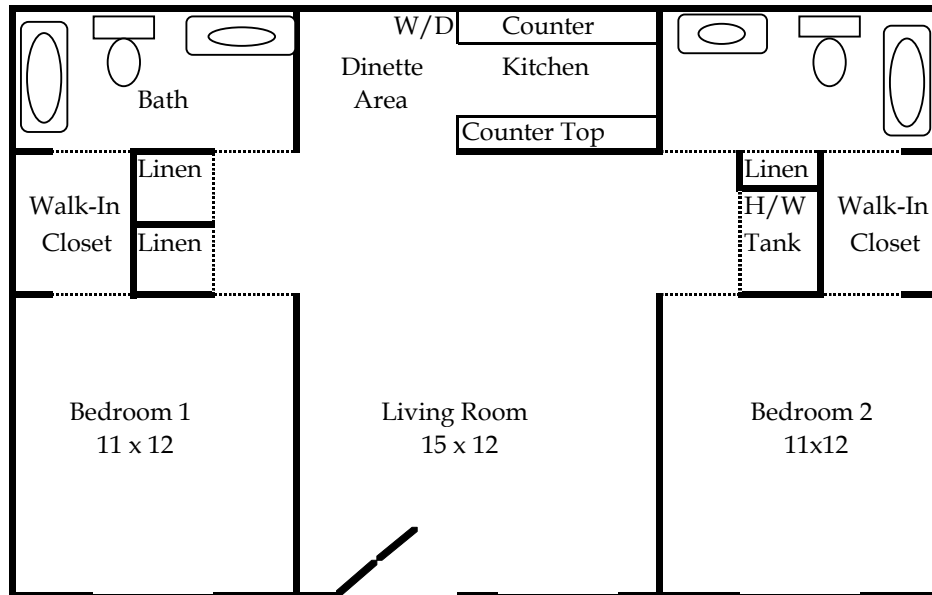

Leverett Garden Apartments

2100 N. Leverett Ave., Fayetteville, AR 72703, 479-521-7200

jordanrentalproperties.com

One Bed, One Bath

Square Feet: 750

Apartment Details:

- Fully Equipped Kitchen
- Washer/Dryer
- Fully Carpeted
- Mini Blinds
- Private Patio or Balcony

jordanrentalproperties.com

Split Two Master Bed, Two Bath

Square Feet: 925

Apartment Details:

- Fully Equipped Kitchen
- Washer/Dryer
- Fully Carpeted
- Mini Blinds
- Private Patio or Balcony

Property Details:

2100 N. Leverett Ave., Fayetteville, AR 72703, 479-521-7200

Three Bed, Two Bath

Square Feet: 1225

Apartment Details:

Fully Equipped Kitchen
Washer/Dryer
Fully Carpeted
Mini Blinds
Private Patio or Balcony

jordanrentalproperties.com

Traditional Two Bed, Two Bath

Square Feet: 925

Apartment Details:

Fully Equipped Kitchen
 Washer/Dryer
 Fully Carpeted
 Mini Blinds
 Private Patio or Balcony

Property Details:

Large Swimming Pool
 Wi-Fi Club House
 Landscaping
 U of A Blue Bus Route
 Resident Manager
 Full Time Maintenance
 Courtesy Officer Service