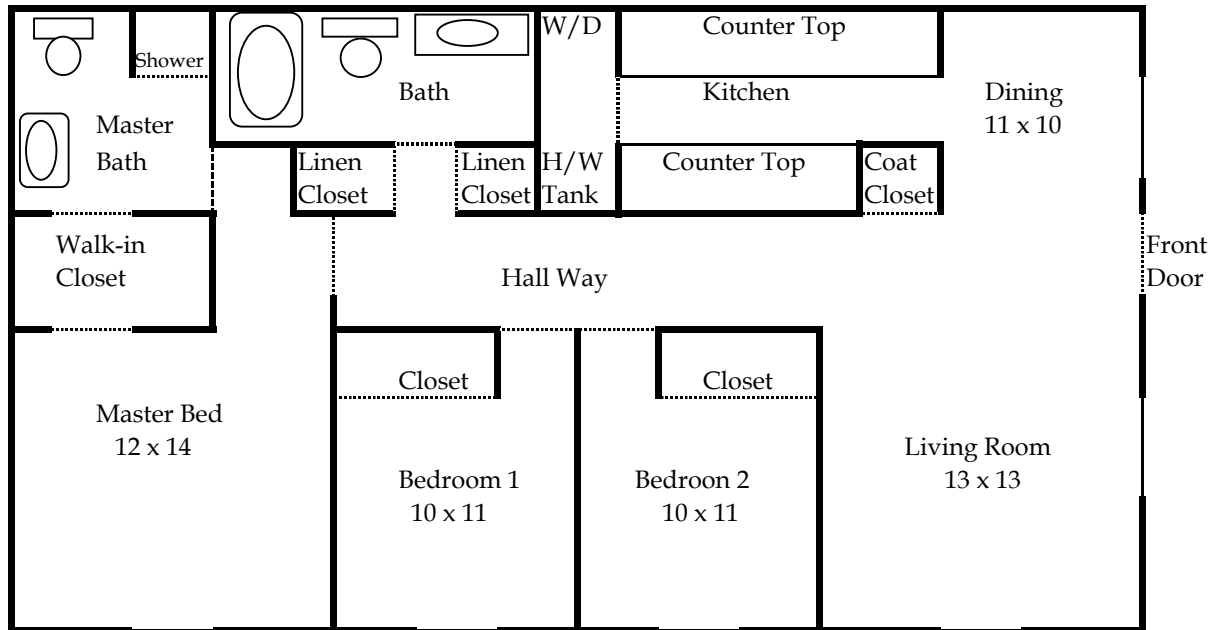

jordanrentalproperties.com

Split Two Master Bed, Two Bath

Square Feet: 925

Apartment Details:

- Fully Equipped Kitchen
- Washer/Dryer
- Fully Carpeted
- Mini Blinds
- Private Patio or Balcony

Property Details:

2100 N. Leverett Ave., Fayetteville, AR 72703, 479-521-7200

Three Bed, Two Bath

Square Feet: 1225

Apartment Details:

Fully Equipped Kitchen
Washer/Dryer
Fully Carpeted
Mini Blinds
Private Patio or Balcony

jordanrentalproperties.com

Traditional Two Bed, Two Bath

Square Feet: 925

Apartment Details:

Fully Equipped Kitchen
 Washer/Dryer
 Fully Carpeted
 Mini Blinds
 Private Patio or Balcony

Property Details:

Large Swimming Pool
 Wi-Fi Club House
 Landscaping
 U of A Blue Bus Route
 Resident Manager
 Full Time Maintenance
 Courtesy Officer Service